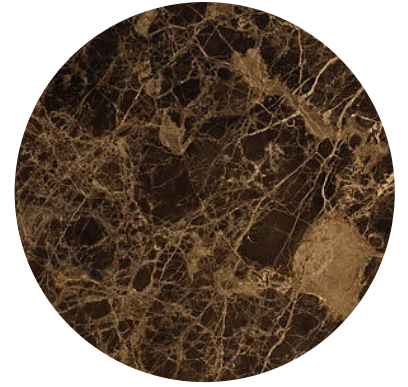

MARBLE EMPERADOR EXTRA DARK

Category:

Finish

polished, matt, brushed

* The indicated weight can vary by about 5% due to the different weight specific for the various classes of product.

Certifications

QUARTZFORMS